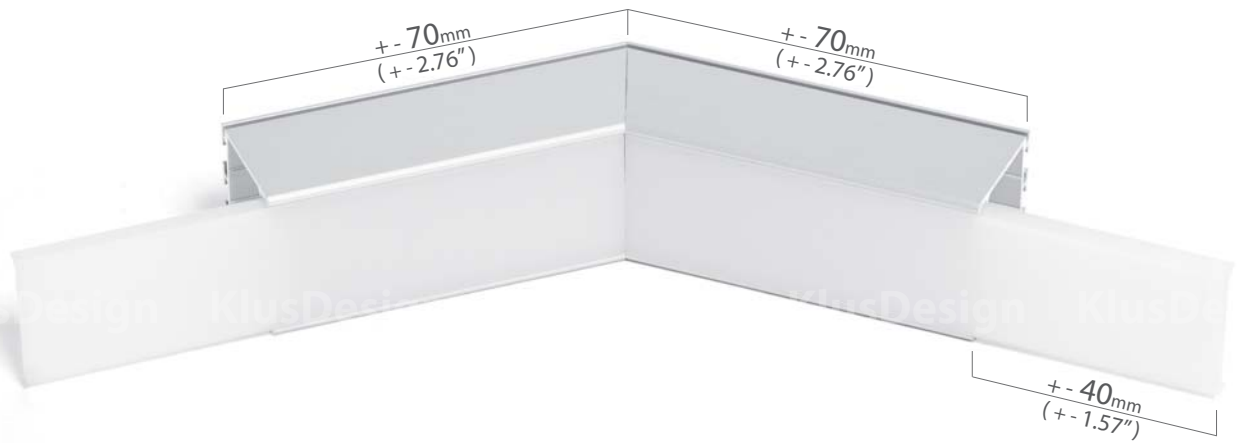

L135PW

REF. 42744