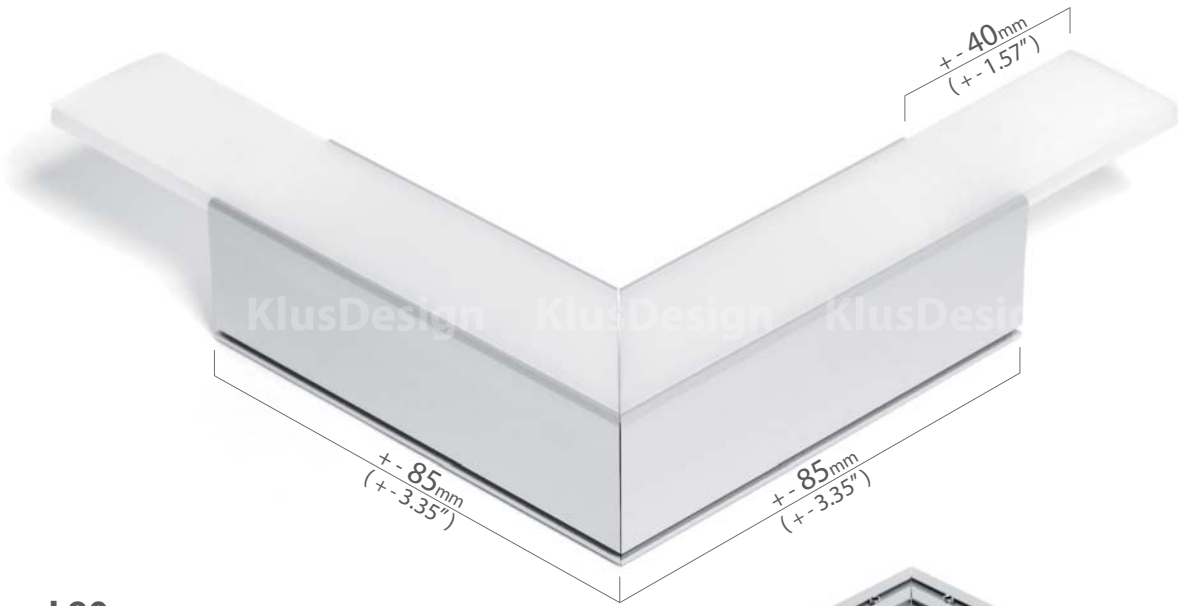

L90
REF. 42740