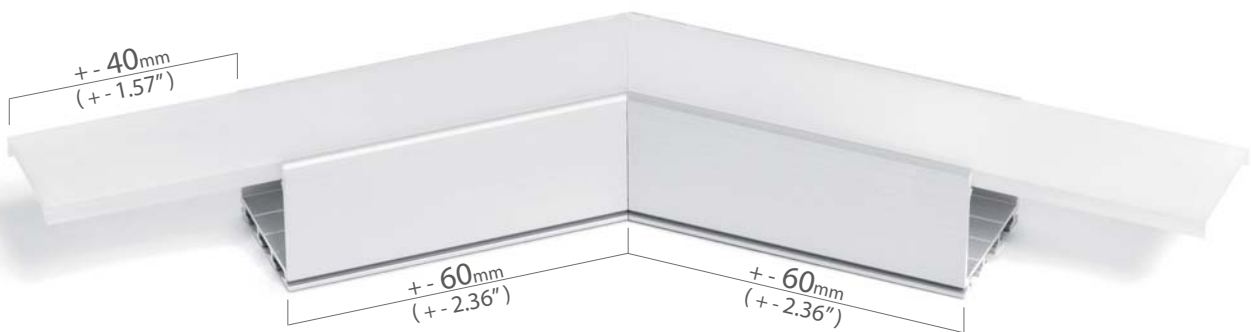

L135

REF. 42745