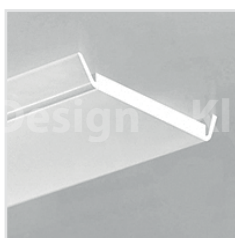

Oślonki / Covers:

HS 22 mleczna REF. 17011
HS 22 frosted REF. 17011