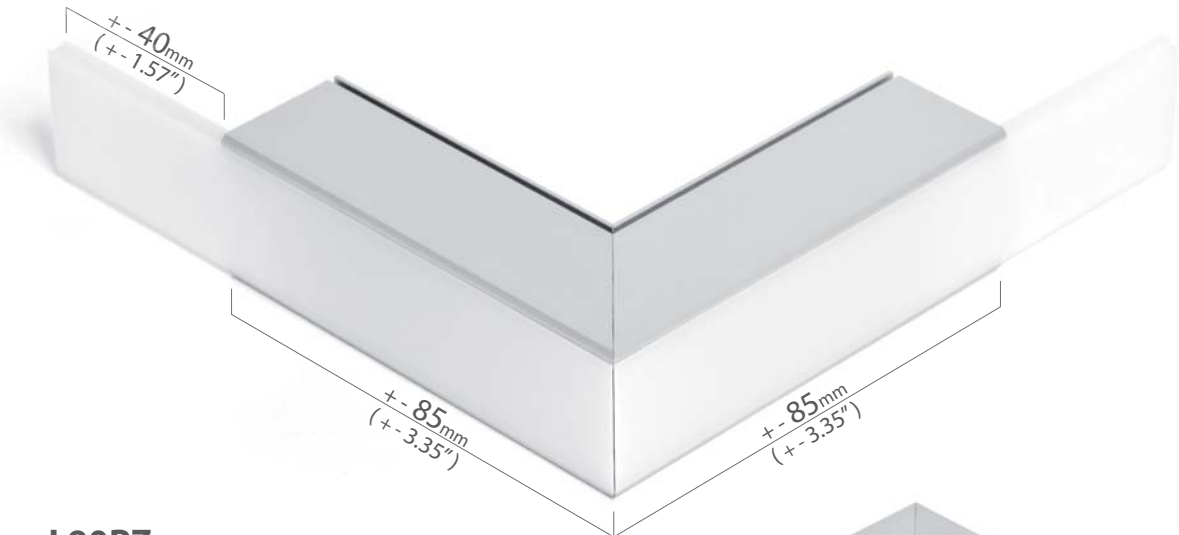

L90PZ
REF. 42741