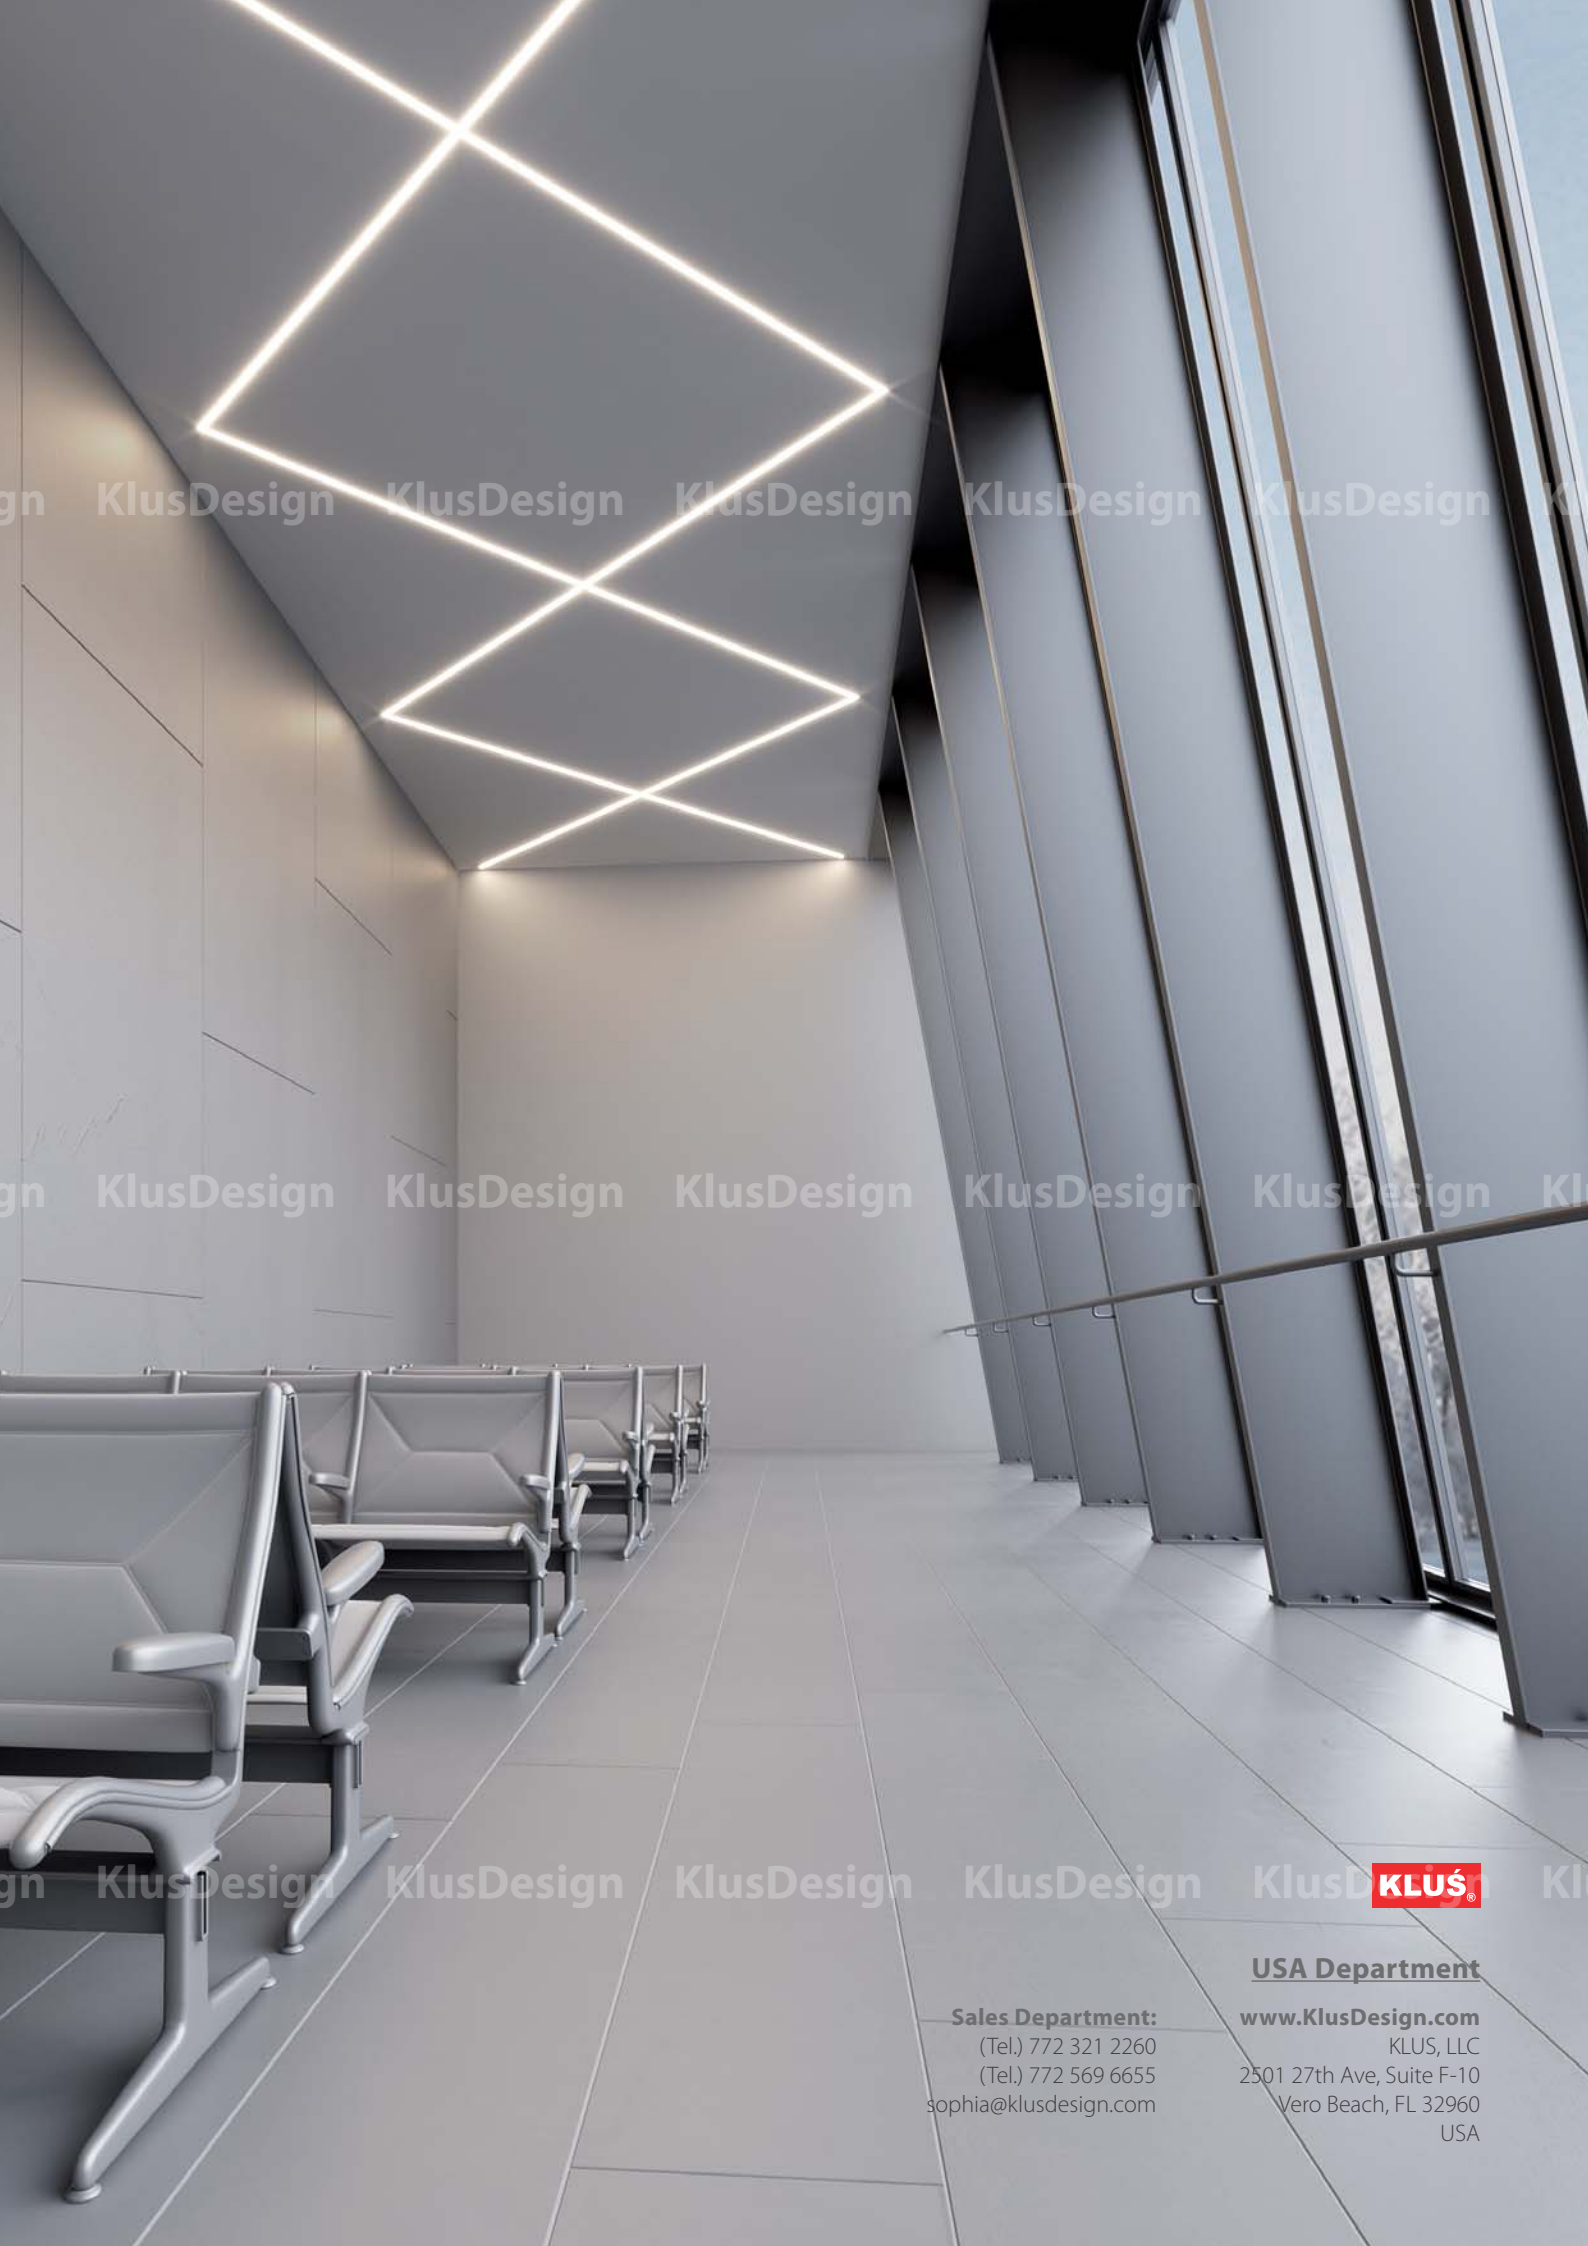

X135
REF. 42750

gn KlusDesign KlusDesign KlusDesign KlusDesign KlusDesign Kl

gn KlusDesign KlusDesign KlusDesign KlusDesign KlusDesign Kl

gn KlusDesign KlusDesign KlusDesign KlusDesign KlusDesign Kl

USA Department

Sales Department:
(Tel.) 772 321 2260
(Tel.) 772 569 6655
sophia@klusdesign.com

www.KlusDesign.com
KLUS, LLC
2501 27th Ave, Suite F-10
Vero Beach, FL 32960
USA