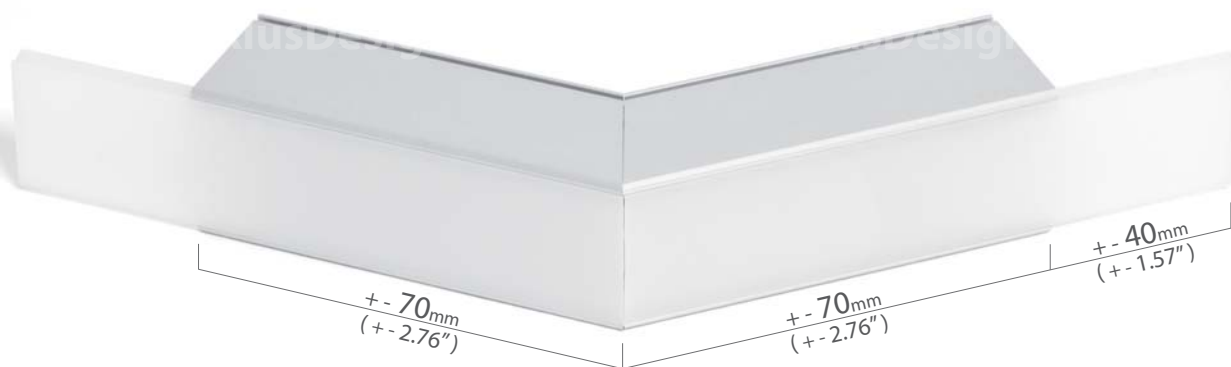

L135PZ
REF. 42743